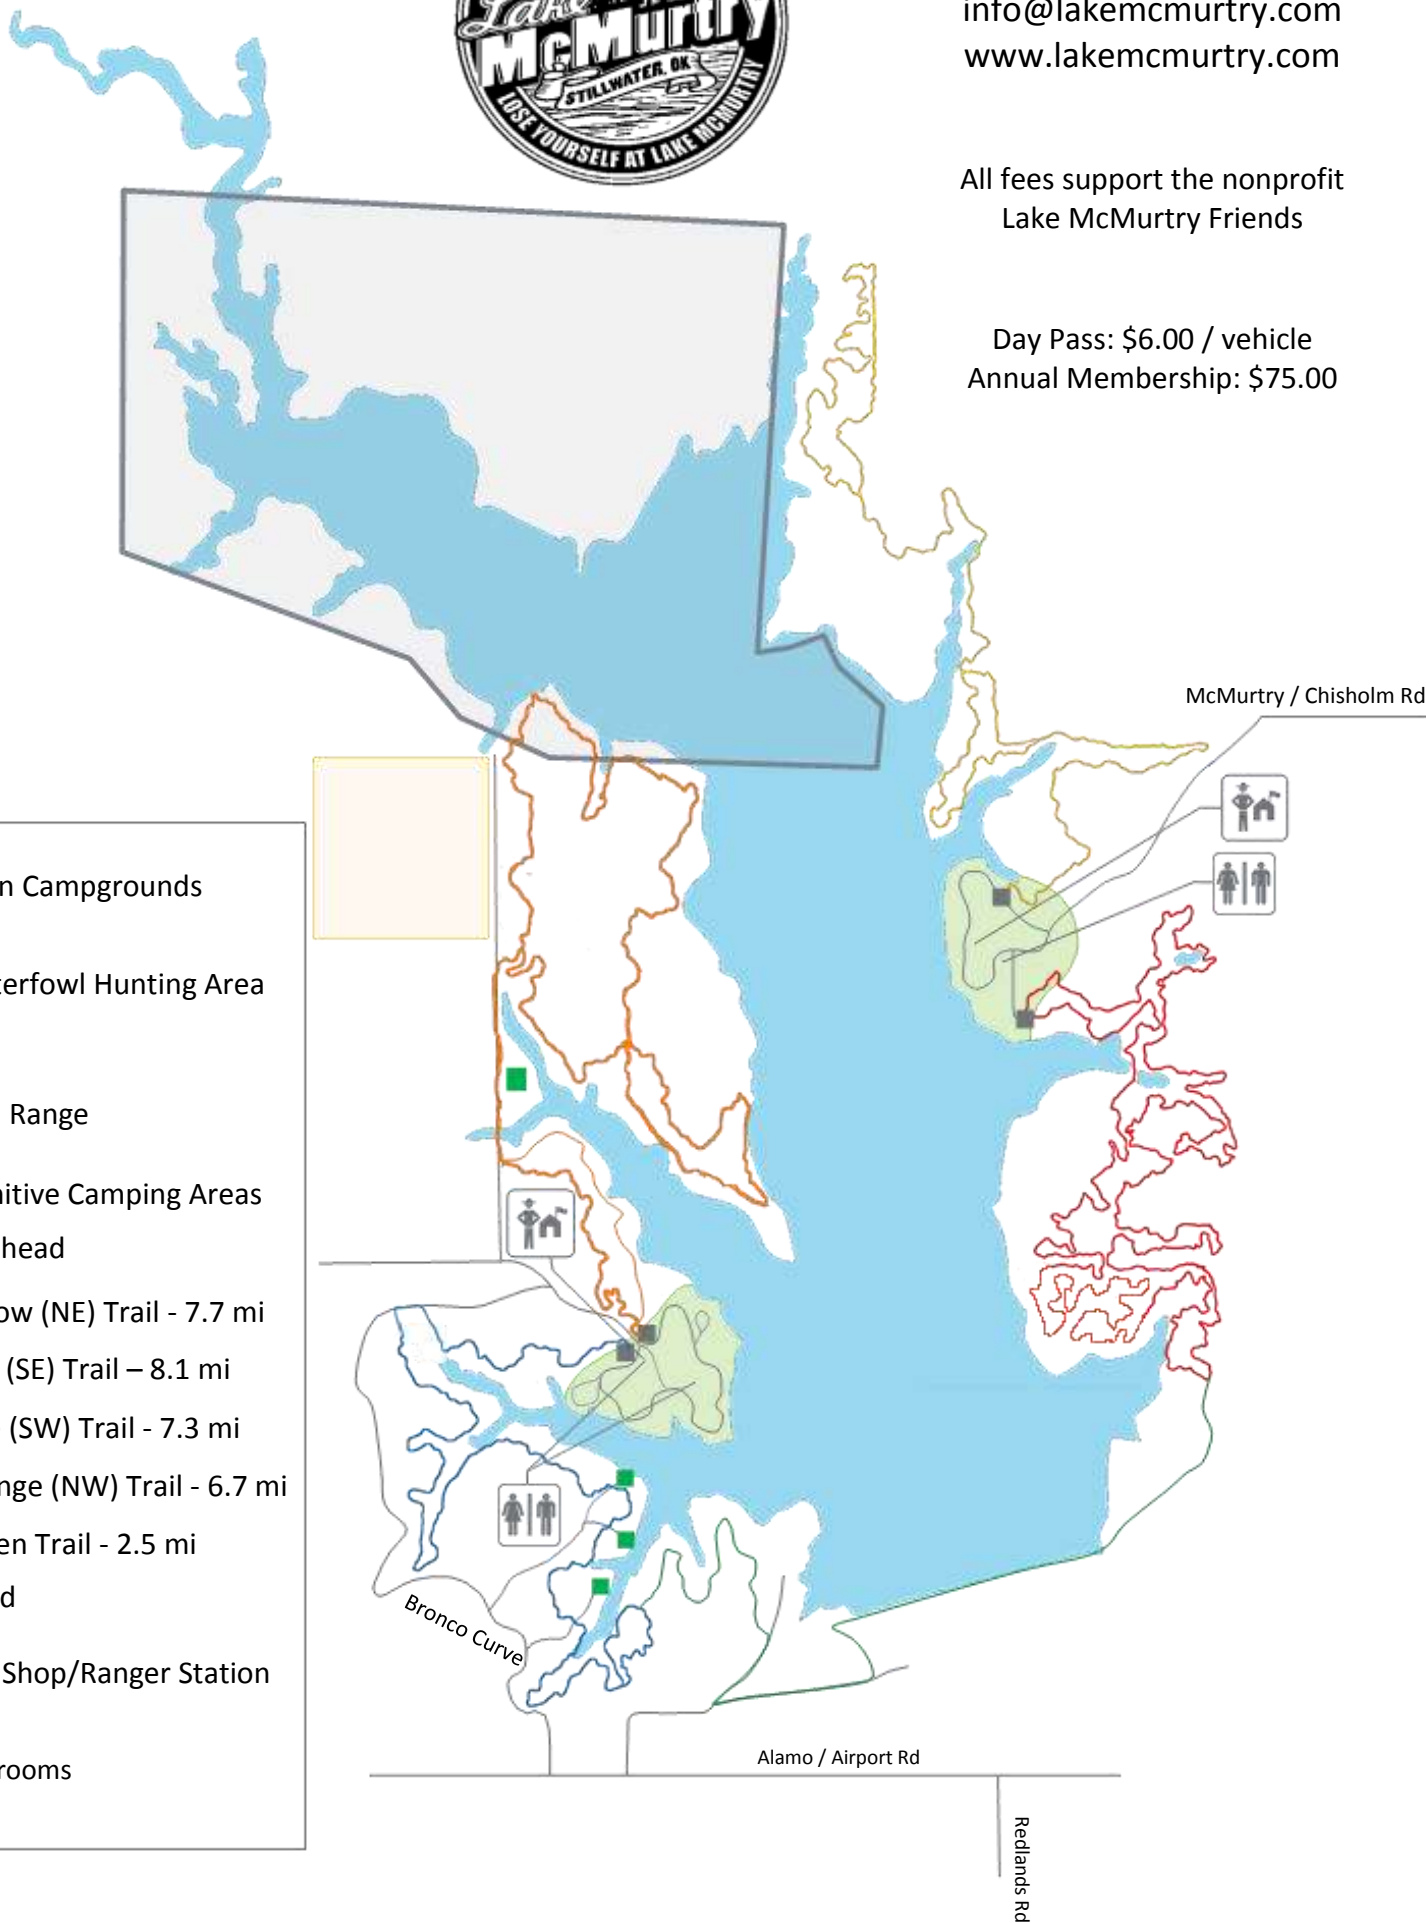

East Recreation Area Trails

Yellow (NE) Trail

Red (SE) Trail

West Recreation Area Trails

Orange (NW) Trail

Blue (SW) Trail

General Information

405 747 8085
 info@lakemcmurtry.com
 www.lakemcmurtry.com

All fees support the nonprofit
 Lake McMurry Friends

Day Pass: \$6.00 / vehicle
 Annual Membership: \$75.00

- Main Campgrounds
- Waterfowl Hunting Area
- Gun Range
- Primitive Camping Areas
- Trailhead
- Yellow (NE) Trail - 7.7 mi
- Red (SE) Trail - 8.1 mi
- Blue (SW) Trail - 7.3 mi
- Orange (NW) Trail - 6.7 mi
- Green Trail - 2.5 mi
- Road
- Bait Shop/Ranger Station
- Restrooms